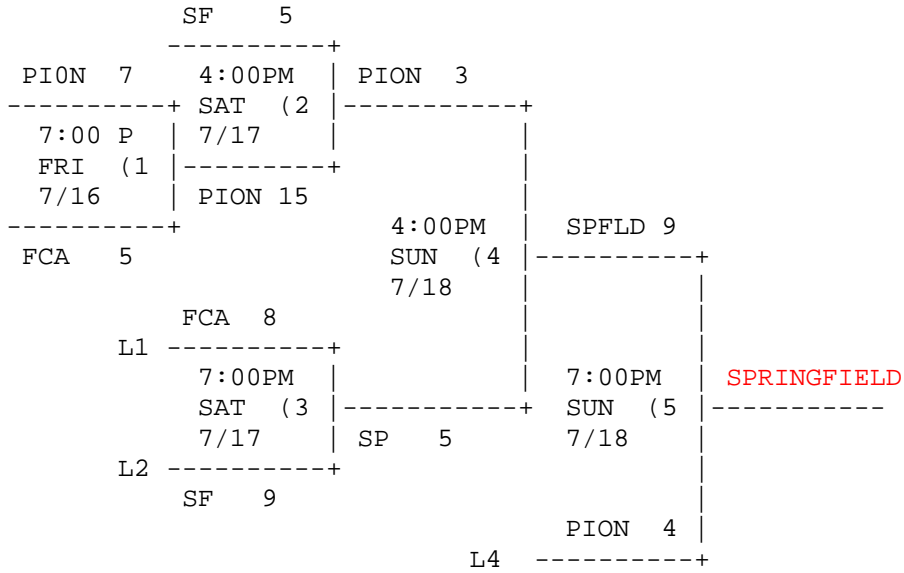

2010 14 YR OLD DISTRICT TOURNAMENT REV 2
 HOST FALLS CHURCH/ANNANDALE MARSHALL HS

NOTES: ALL DOUBLE HEADER WILL HAVE AN 1/2 HOUR BREAK BETWEEN GAMES